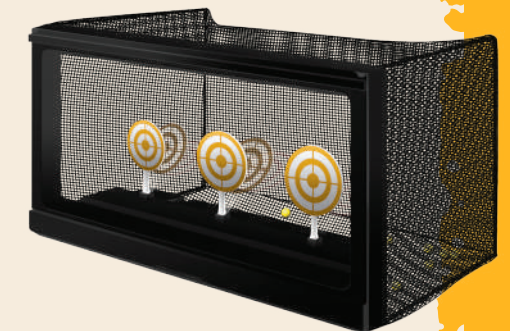

Auto Reset Target

- Targets automatically return to original position
- Equipped with two sets of plastic targets
- Paper targets can attach to the front
- No batteries required

Model ASTLG

Match Grade White